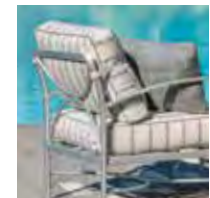

Cushion is filled with Dacron Wrapped High Density Foam