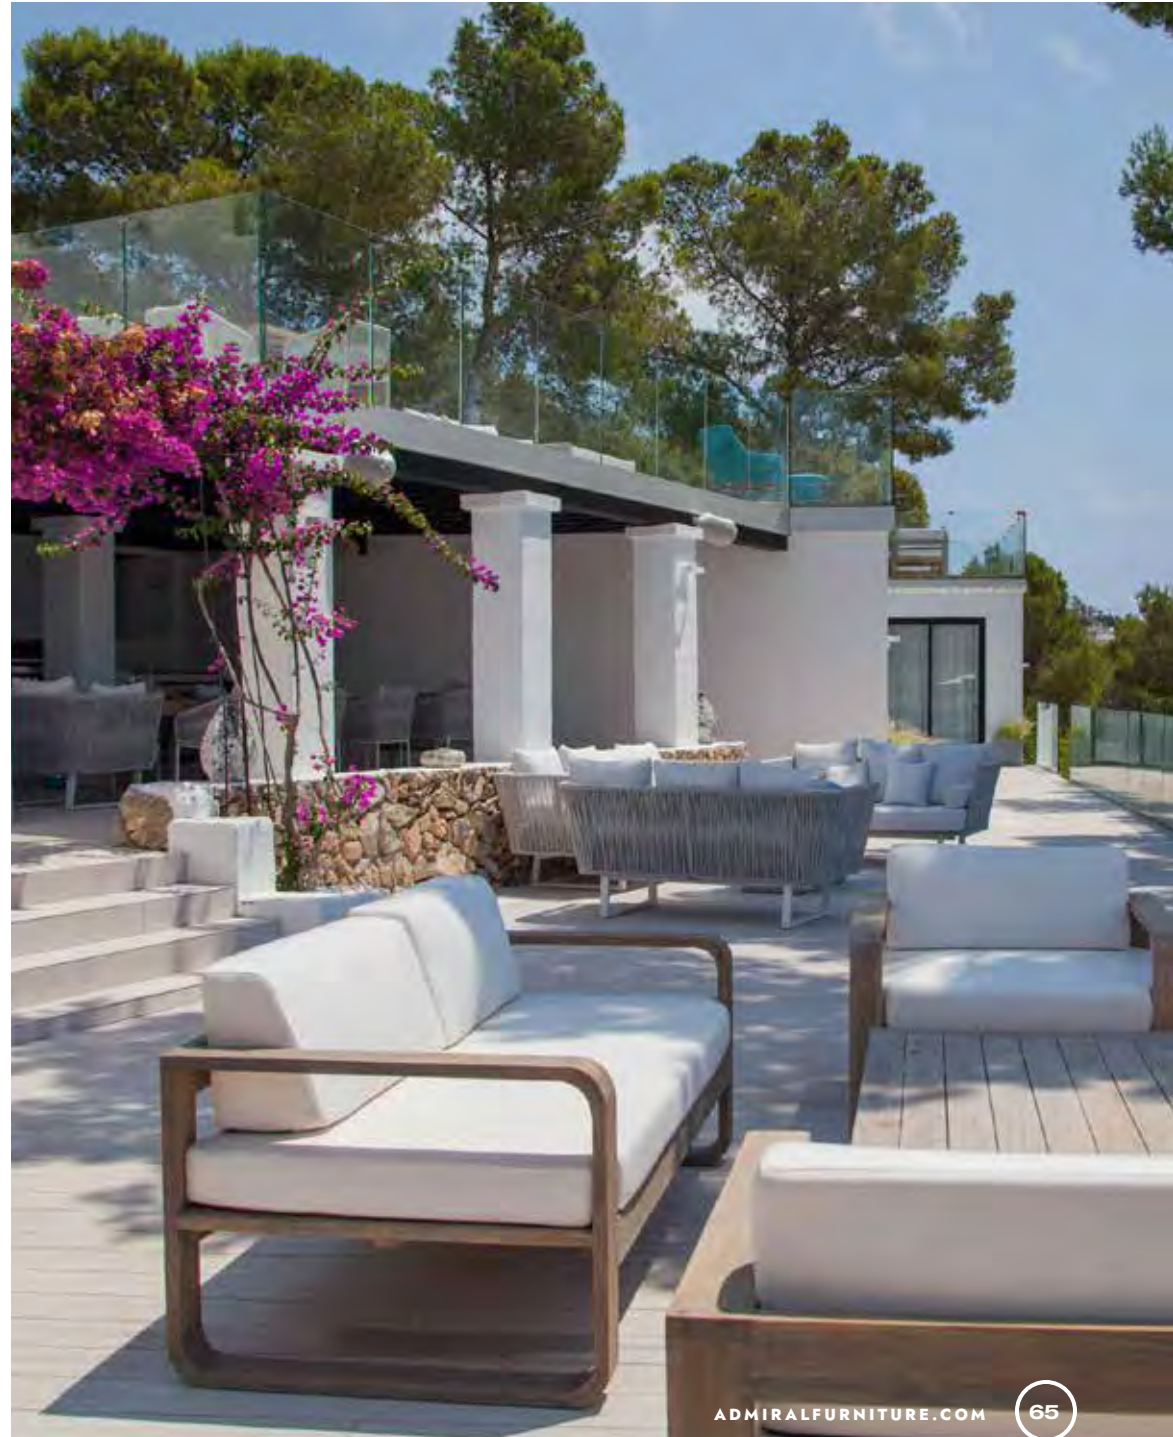

BELLAVISTA

MODERN TEAK

THE STYLE OF OUTDOOR FURNITURE YOU MIGHT FIND IN THE HOLLYWOOD HILLS, THIS IS MODERN DESIGN AND COMFORT AT THE HIGHEST LEVEL.

Crisp lines, eccentric edges, and colors that bring out the beauty of the outdoors define the Bellavista collection. This ultra-modern teak design combines a hint of poolside adventure for an aesthetic as relaxing to look at as it is to enjoy.